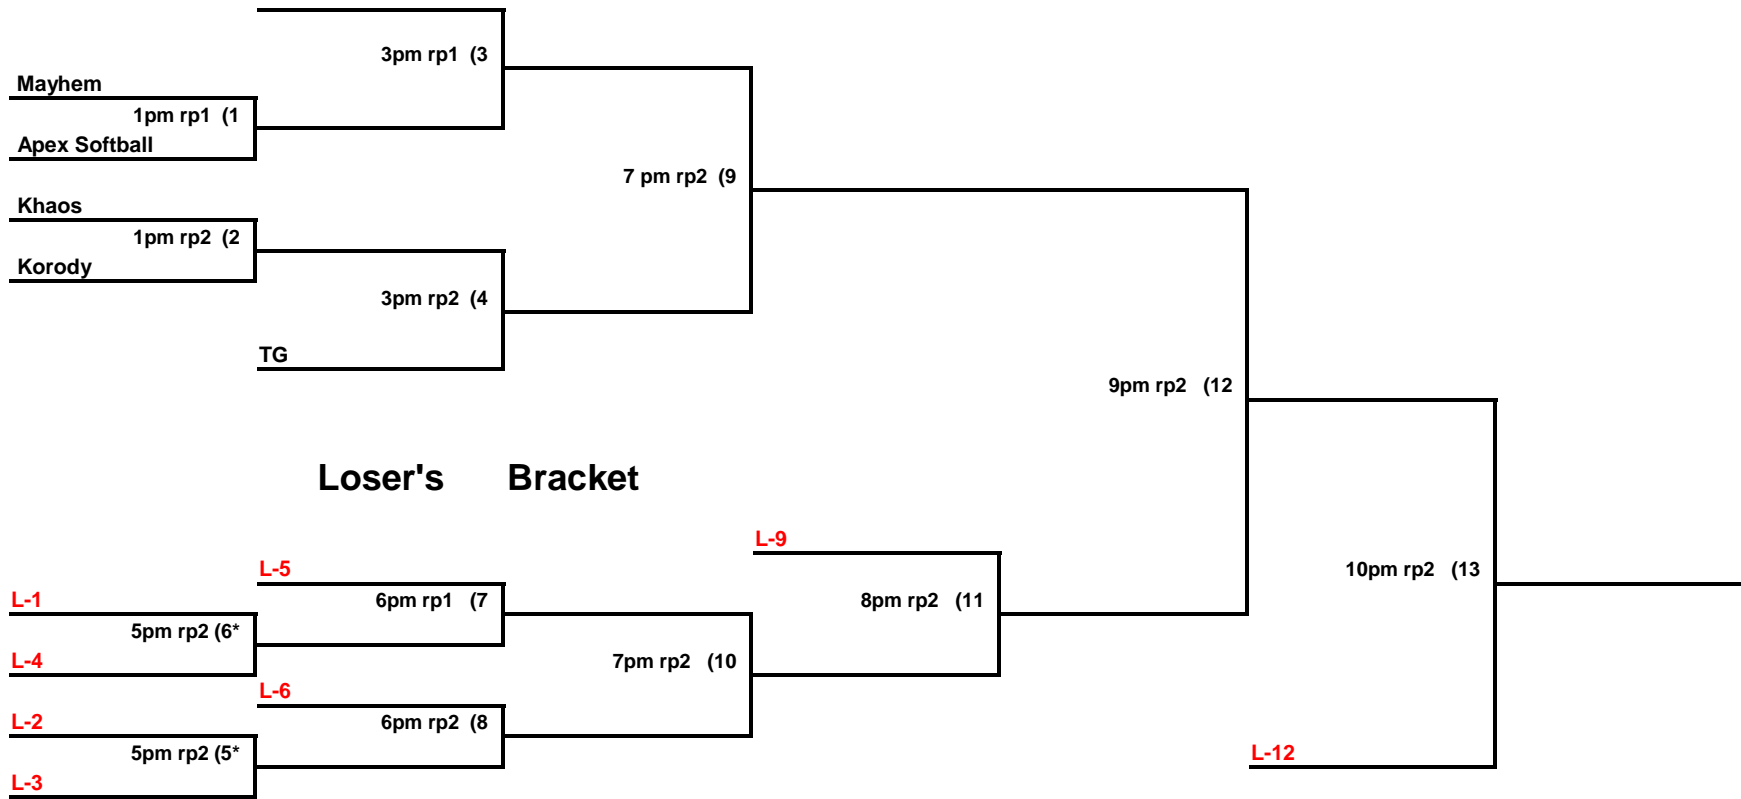

Mayhem Bash for Cash Qualifier E Bracket

Double elimination

Mayhem Bash for Cash Qualifier C/D Bracket

3 Game Guarantee

NOTE: An * next to a game number in the losers bracket denotes the loser of that game is still in the tournament. The team that loses game #4 could possibly lose their first 3 games and still remain in the tournament. This is done to insure that the loser of game #3 will play a minimum of 3 games.