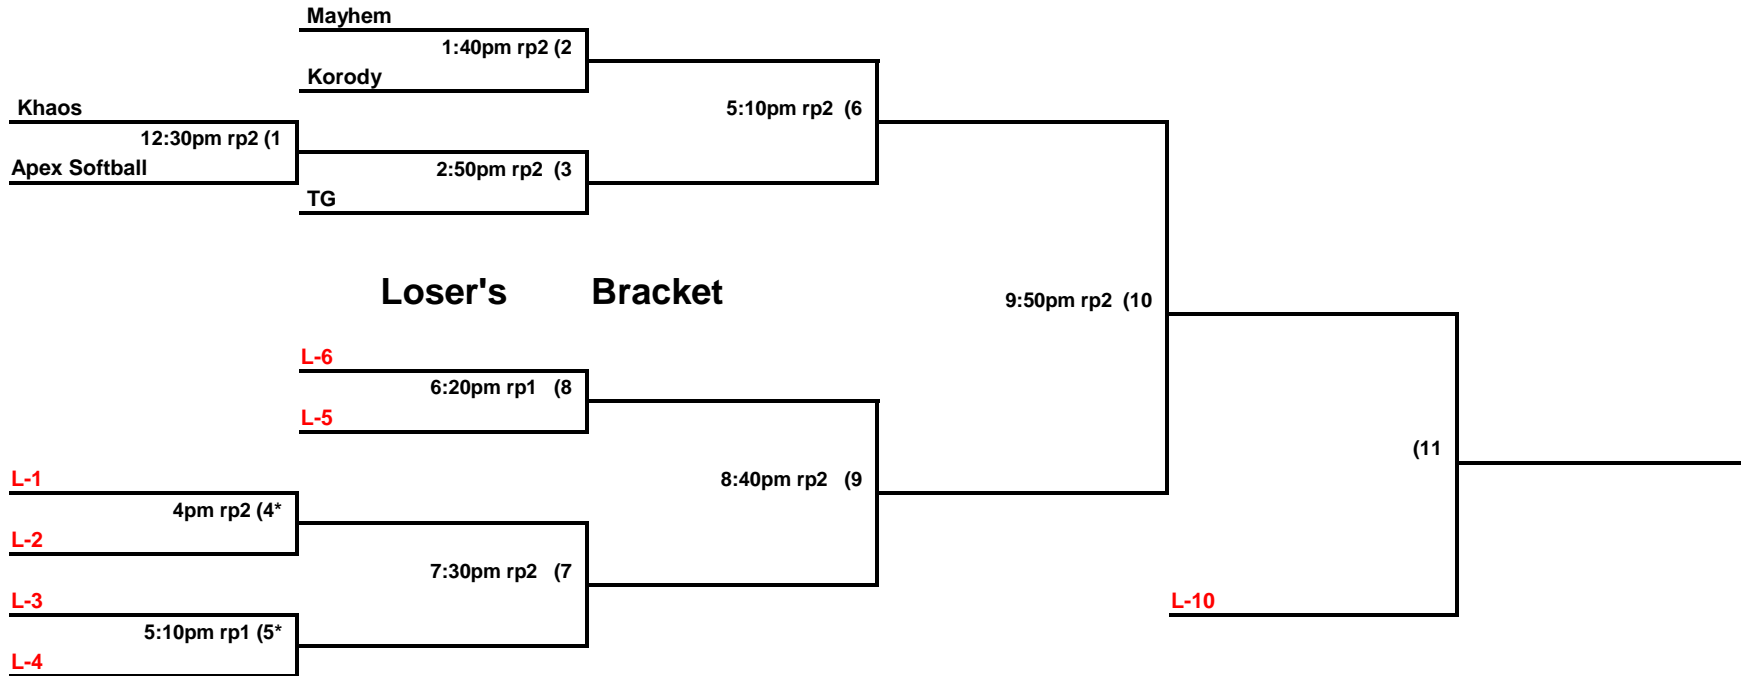

Mayhem Bash for Cash Qualifier E Bracket

Double elimination

Mayhem Bash for Cash Qualifier C/D Bracket

3 Game Guarantee

NOTE: An * next to a game number in the losers bracket denotes the loser of that game is still in the tournament. The team that loses game #4 could possibly lose their first 3 games and still remain in the tournament. This is done to insure that the loser of game #3 will play a minimum of 3 games.