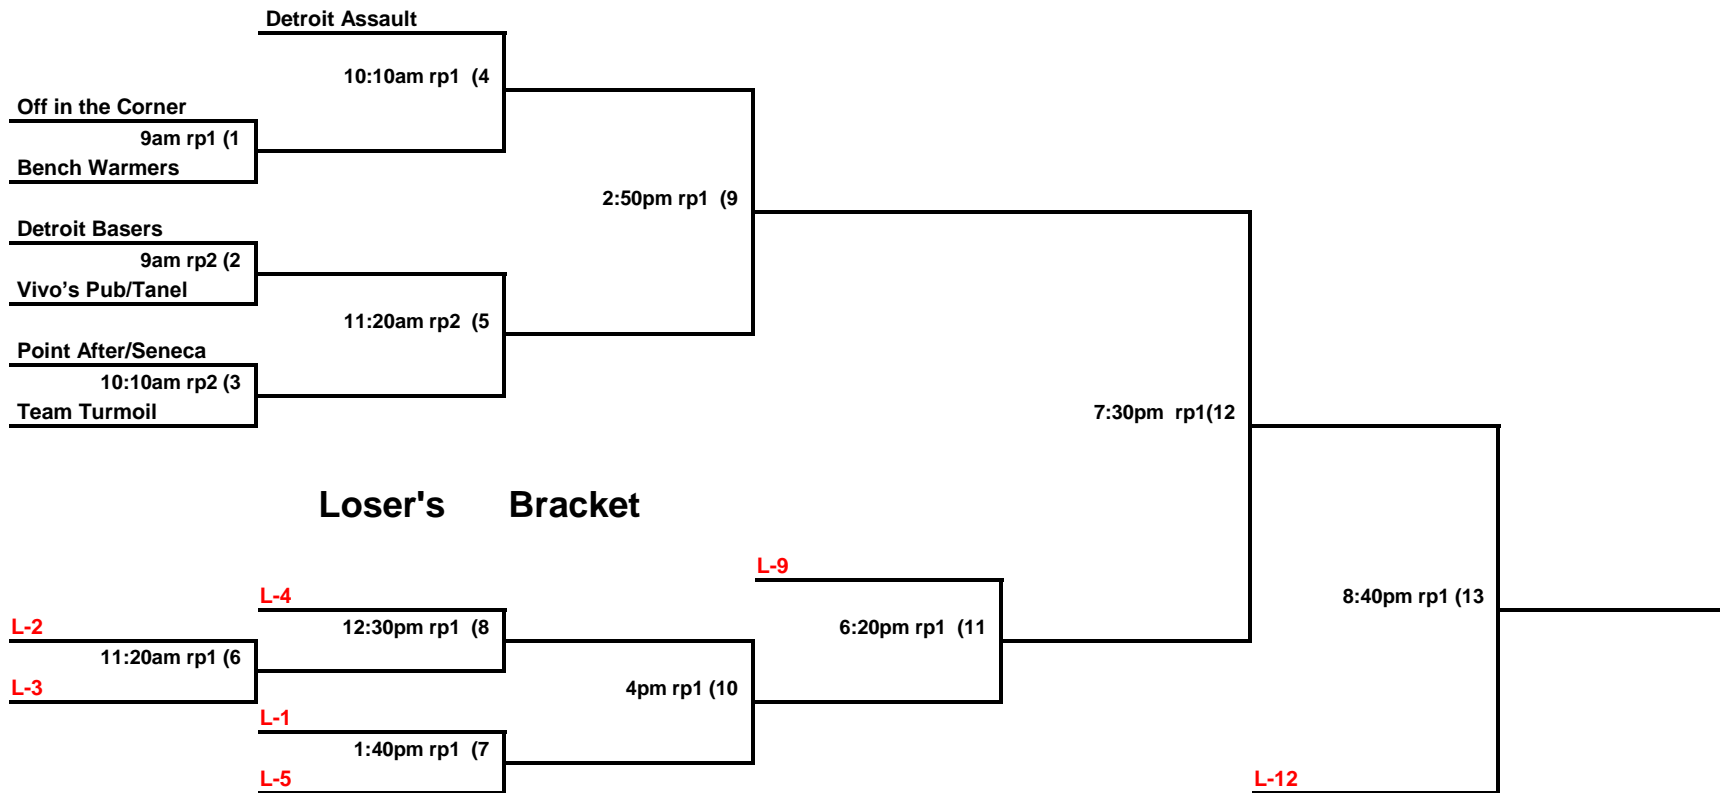

Mayhem Bash for Cash Qualifier E Bracket

Double elimination

Mayhem Bash for Cash Qualifier C/D Bracket

3 Game Guarantee

NOTE: An * next to a game number in the losers bracket denotes the loser of that game is still in the tournament. The team that loses game #4 could possibly lose their first 3 games and still remain in the tournament. This is done to insure that the loser of game #3 will play a minimum of 3 games.